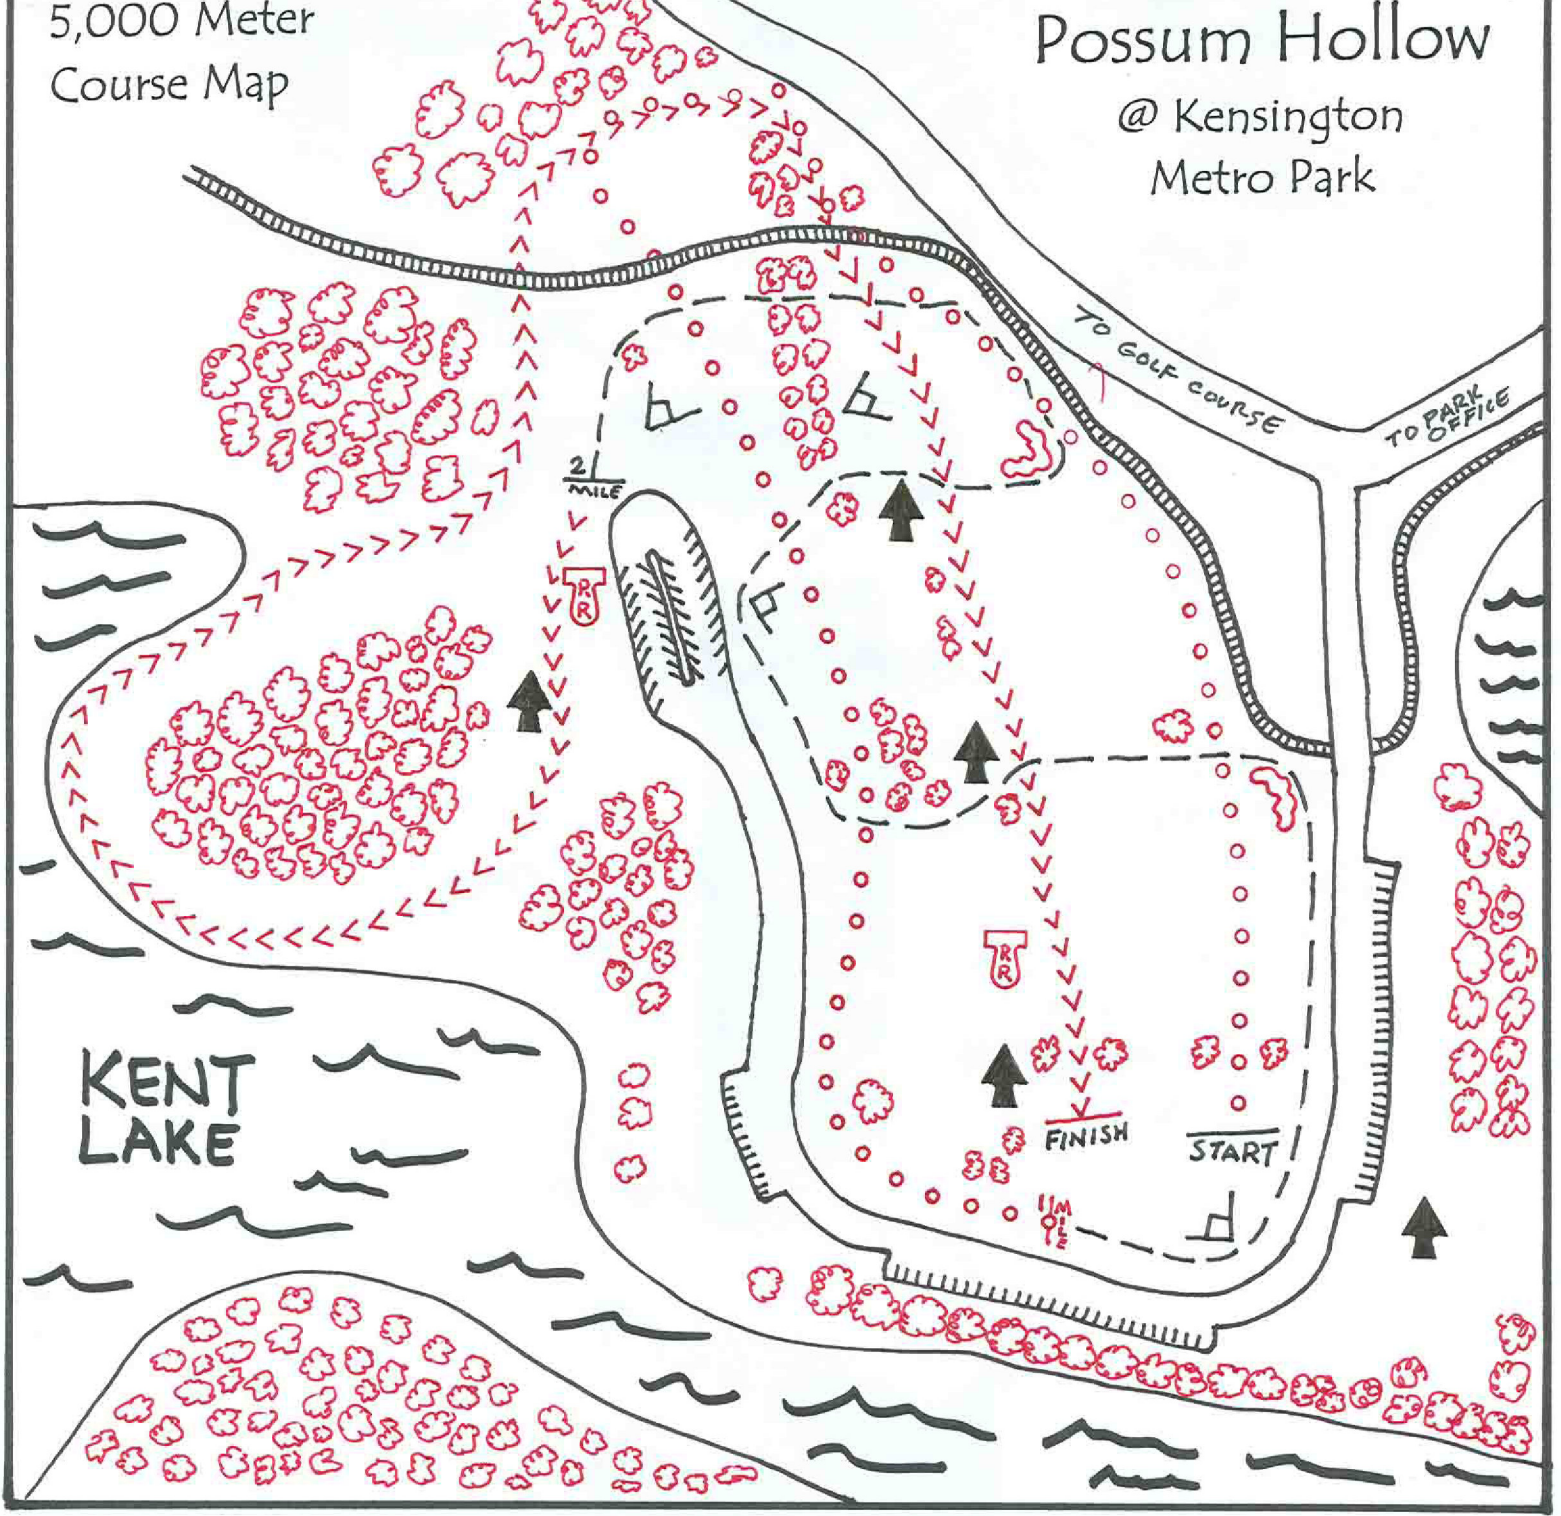

5,000 Meter Course Map

Possum Hollow

@ Kensington Metro Park

- Shelter ↑
- Restroom 
- Ball Diamond 

SYMBOLS

- Tree 
- Shrub 
- Bike Path 

- 1st Mile ○ ○ ○ ○
- 2nd Mile - - - -
- 3rd Mile >>>>>