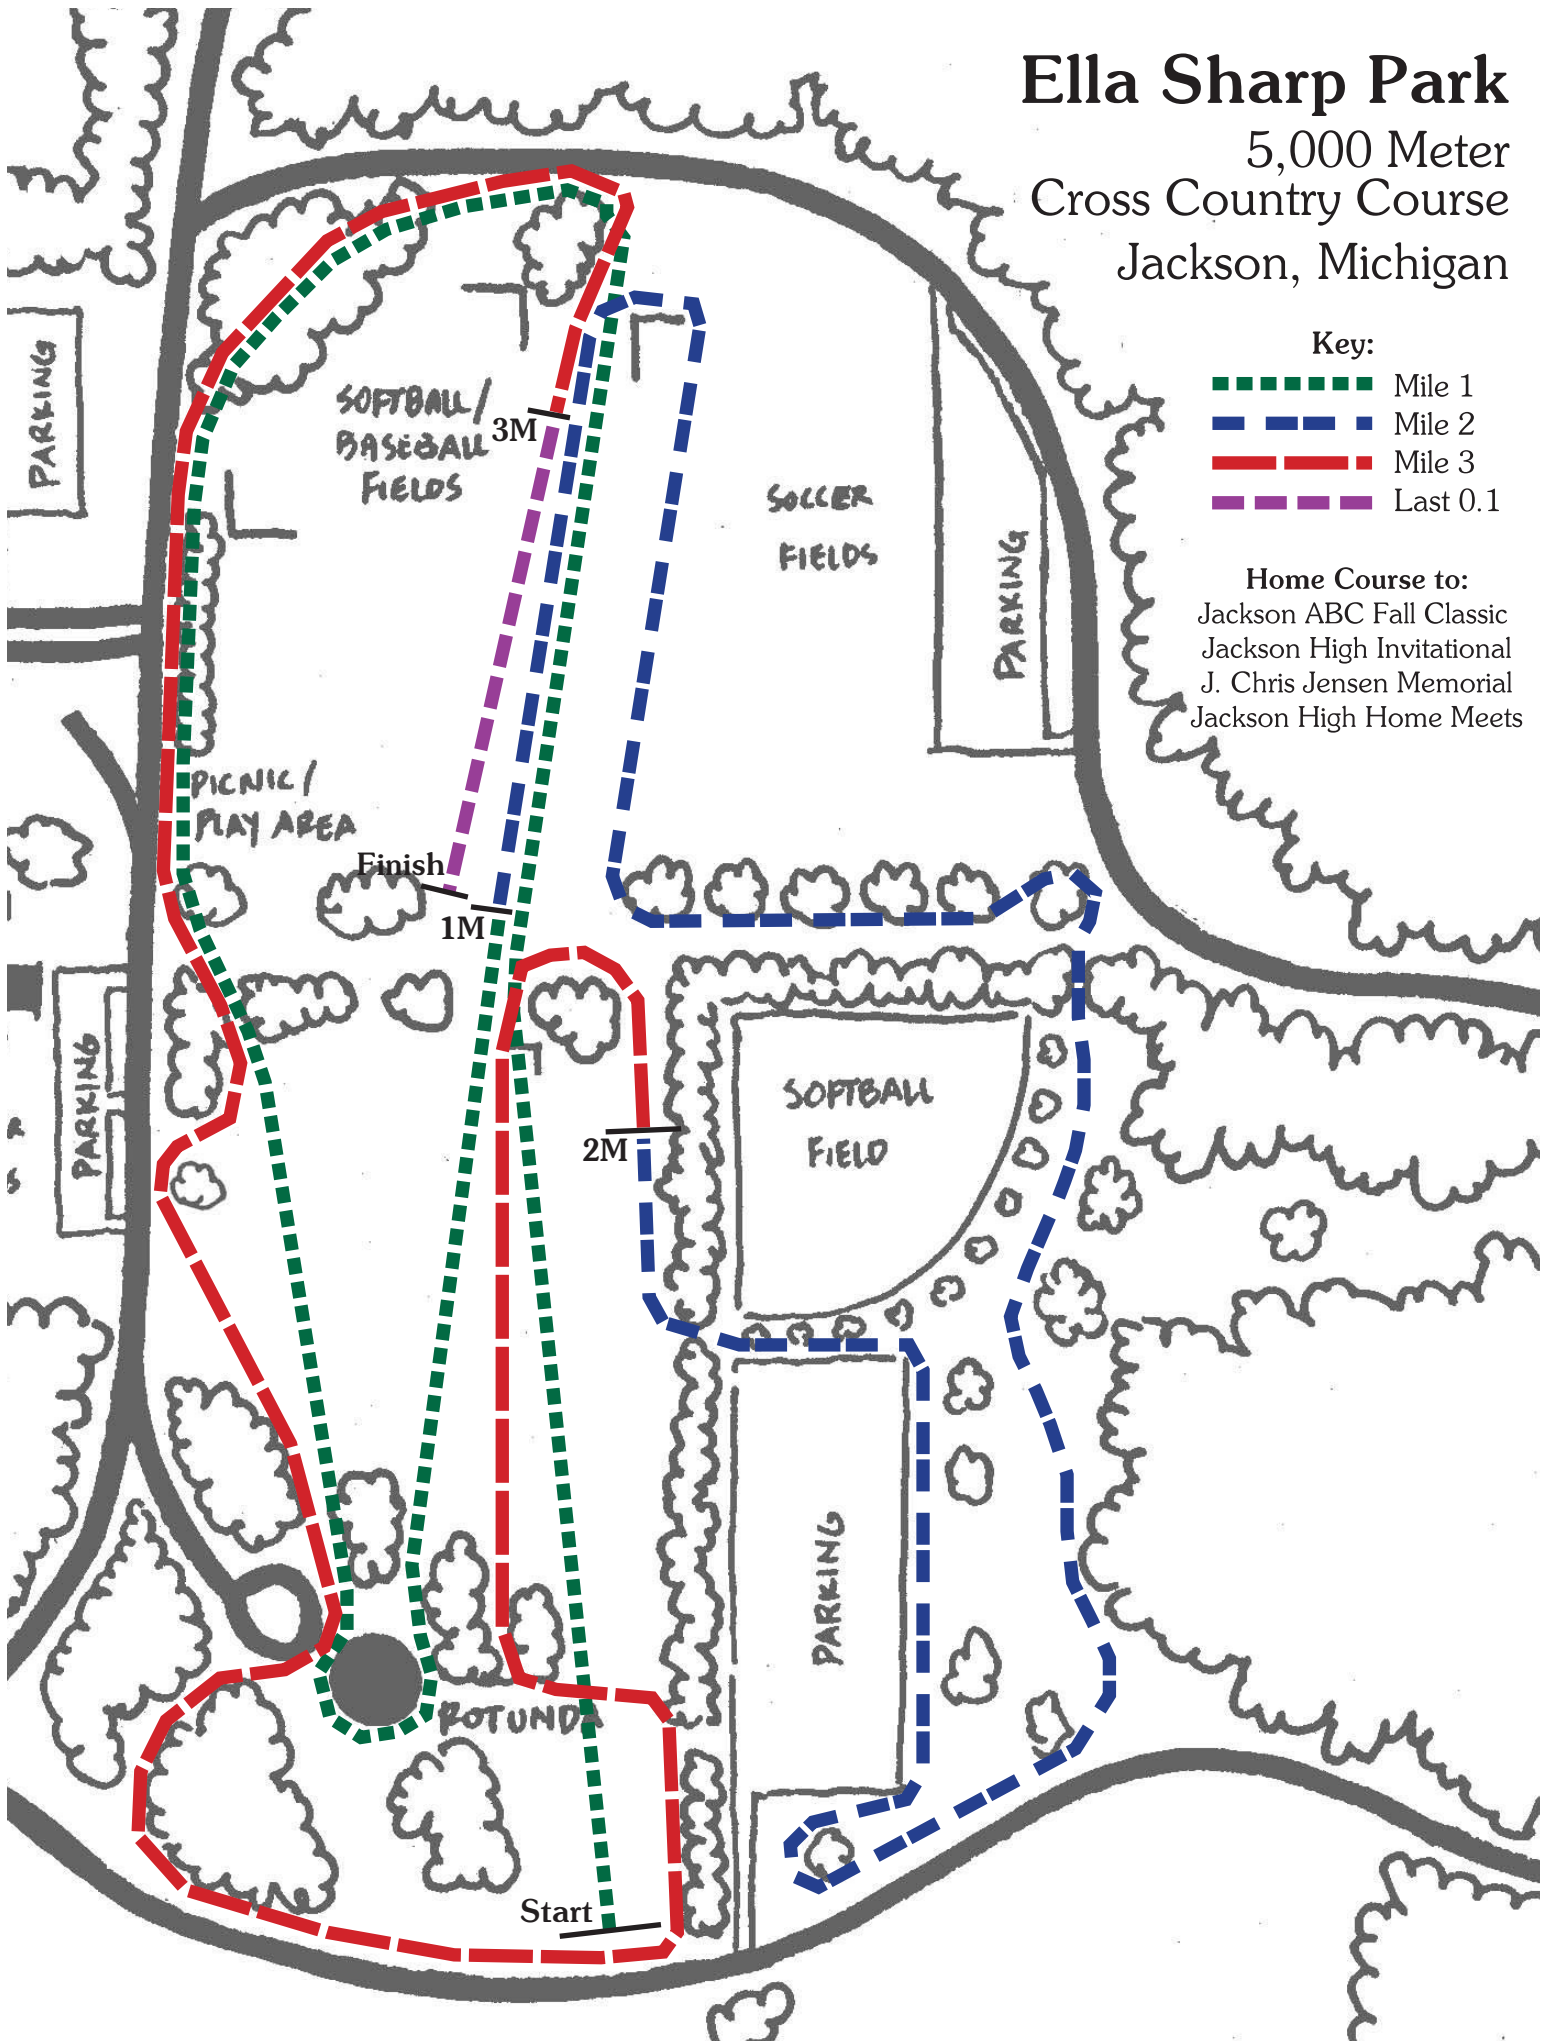

Ella Sharp Park

5,000 Meter
Cross Country Course
Jackson, Michigan

Key:

- Green dashed line: Mile 1
- Blue dashed line: Mile 2
- Red dashed line: Mile 3
- Purple dashed line: Last 0.1

Home Course to:

- Jackson ABC Fall Classic
- Jackson High Invitational
- J. Chris Jensen Memorial
- Jackson High Home Meets